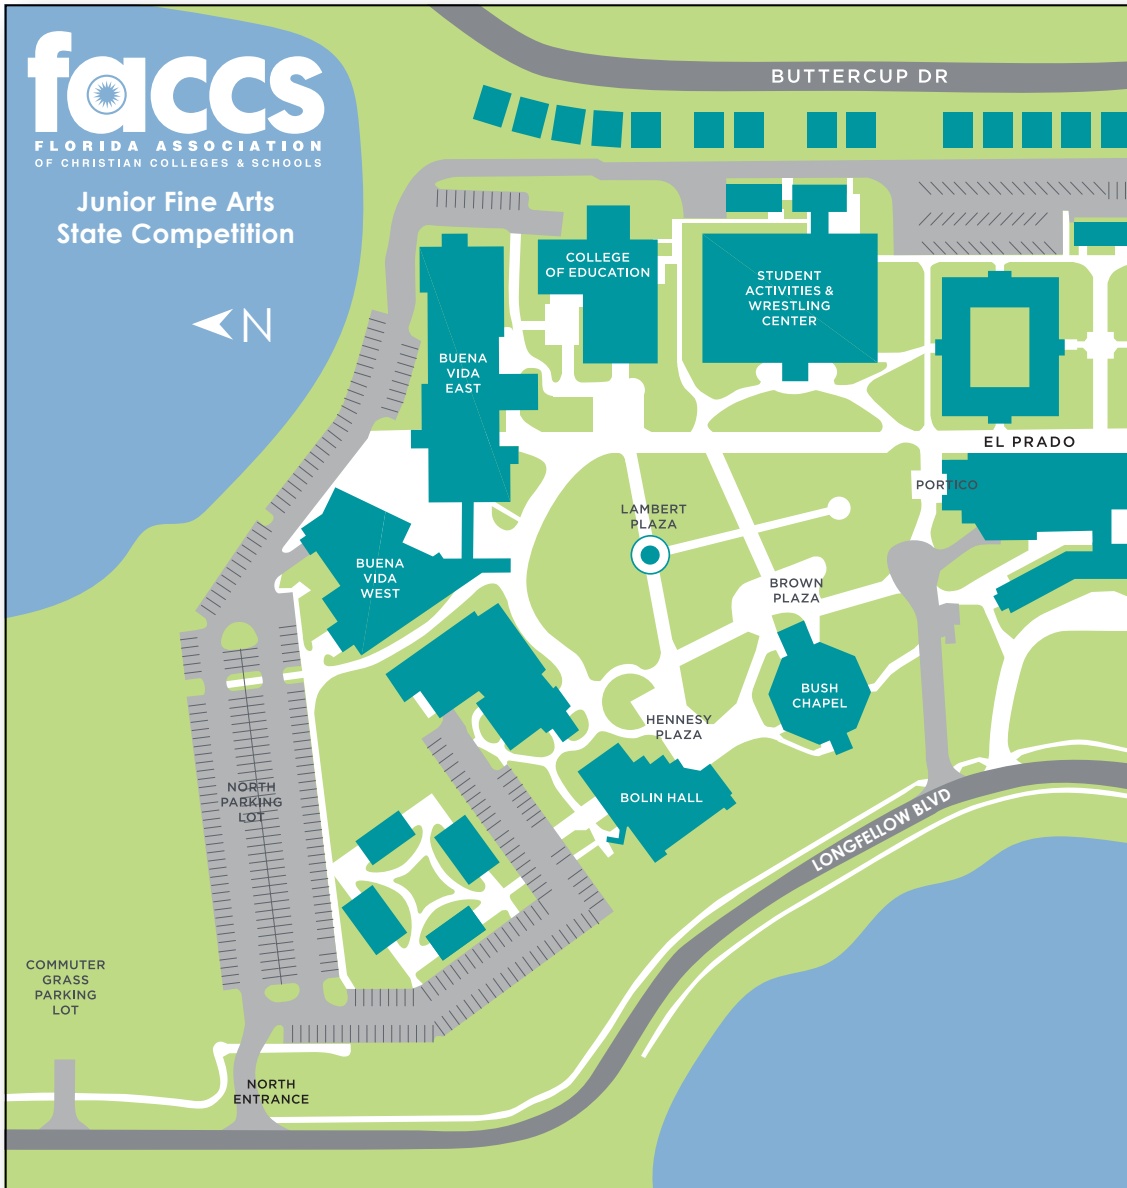

Building Key

- *Student Activities & Wrestling Center*
 - Check-in
 - Art (judged on Friday)
- *Buena Vida East*
 - E226
 - E232
 - Choral Rehearsal Hall
- *Buena Vida West*
 - W105
 - W106
- *Bolin Hall*
 - Johnson Chapel
- *Bush Chapel*
 - Closing Awards - 2:00pm