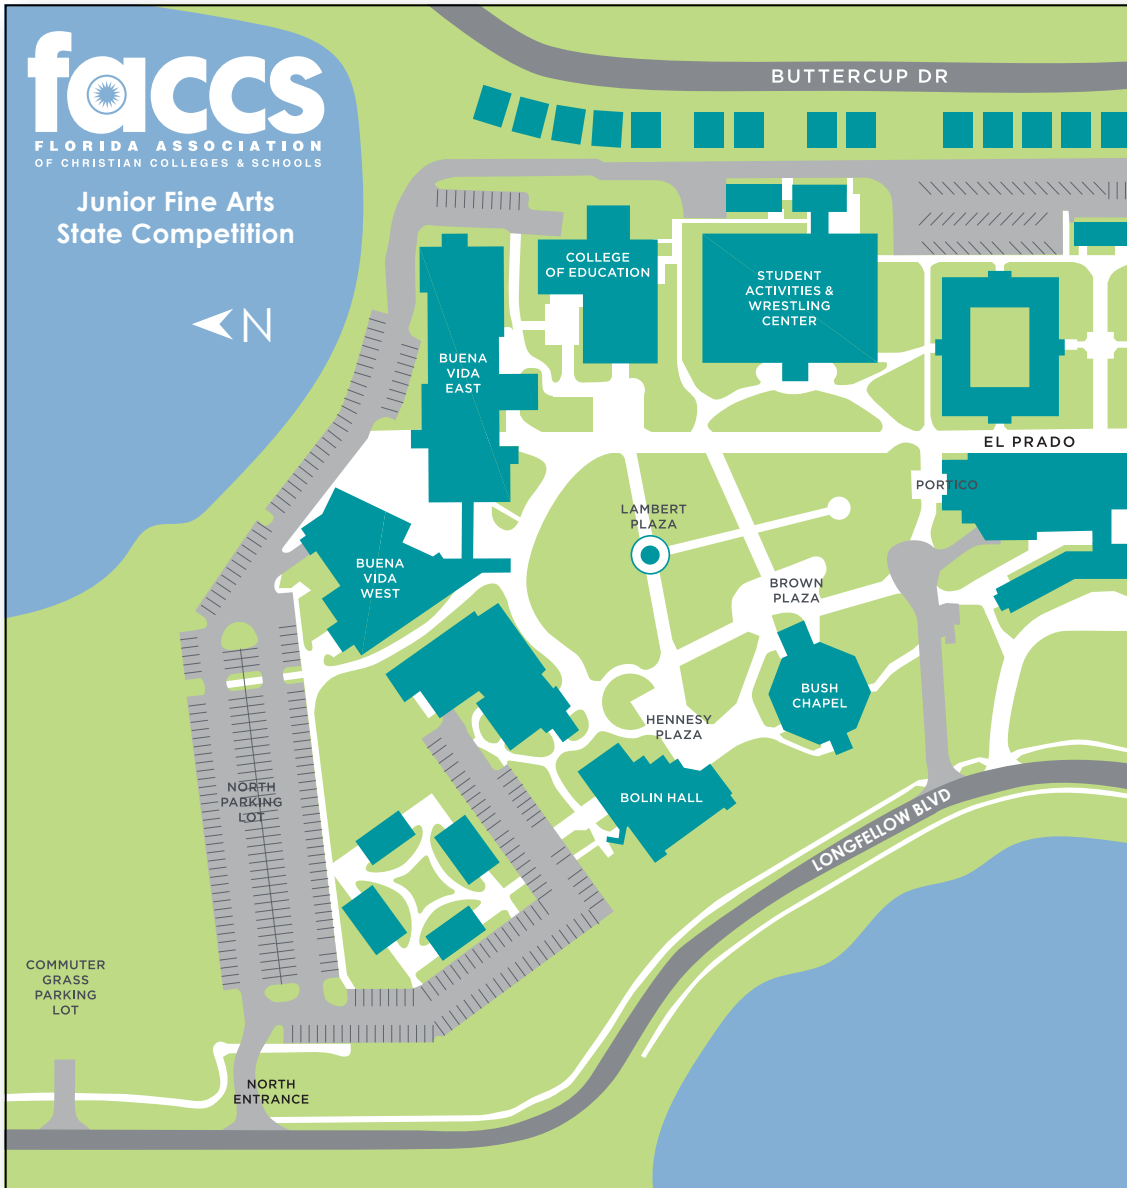

Johnson Chapel

Category	Time	School
Elem V. Ens.	10:00 a.m.	North Florida Christian
Elem V. Ens.	10:12 a.m.	Orlando Christian Prep
Elem V. Ens.	10:24 a.m.	Grace Christian School
El SV Grp.	10:36 a.m.	Ruskin Christian School
El SV Grp.	10:48 a.m.	Trinity Christian Academy
El SV Grp.	11:00 a.m.	Westwood Christian Sch.
MS SV Grp.	11:12 a.m.	Grace Christian School
MS V. Ens.	11:24 a.m.	Spring Hill Christian Sch.
MS V. Ens.	11:36 a.m.	Orlando Christian Prep
MS V. Ens.	11:48 a.m.	Westwood Christian Sch.
LUNCH	12:00 p.m.	LUNCH

Buena Vida West 112 Auditorium

Category	Time	School	Name
El One Act	9:00 a.m.	Morningside	Elem One-Act Play
El One Act	9:15 a.m.	Westwood Christian	Forks,Knives & Fakers
El One Act	9:30 a.m.	Spring Hill Christian	SHCS One-Act
El Choral Sp	9:45 a.m.	The Master's Academy	TMA Speakers
MS Read Th	10:00 a.m.	Grace Christian School	6th Grade Read Th.
MS Read Th	10:15 a.m.	Westwood Christian	Robin Hood
MS One Act	10:30 a.m.	Spring Hill Christian	SHCA MS One Act
OPEN	10:45 a.m.	OPEN	OPEN
El Read Th	11:00 a.m.	Grace Christian School	3rd Grad Read Th
El Read Th	11:15 a.m.	Inverness Christian School	ICA Elementary
El Read Th	11:30 a.m.	Westwood Christian	Coyote's Song
El Read Th	11:45 a.m.	Westwood Christian	The Fearless Four
LUNCH	12:00 p.m.	LUNCH	

Building Key

- *Student Activities & Wrestling Center*
 - Check-in
 - Art (judged on Friday)
- *Buena Vida East*
 - Choral Rehearsal Hall
- *Buena Vida West*
 - W112
 - W106 Auditorium
- *Bolin Hall*
 - Johnson Chapel
- *Bush Chapel*
 - Closing Awards - 2:00pm